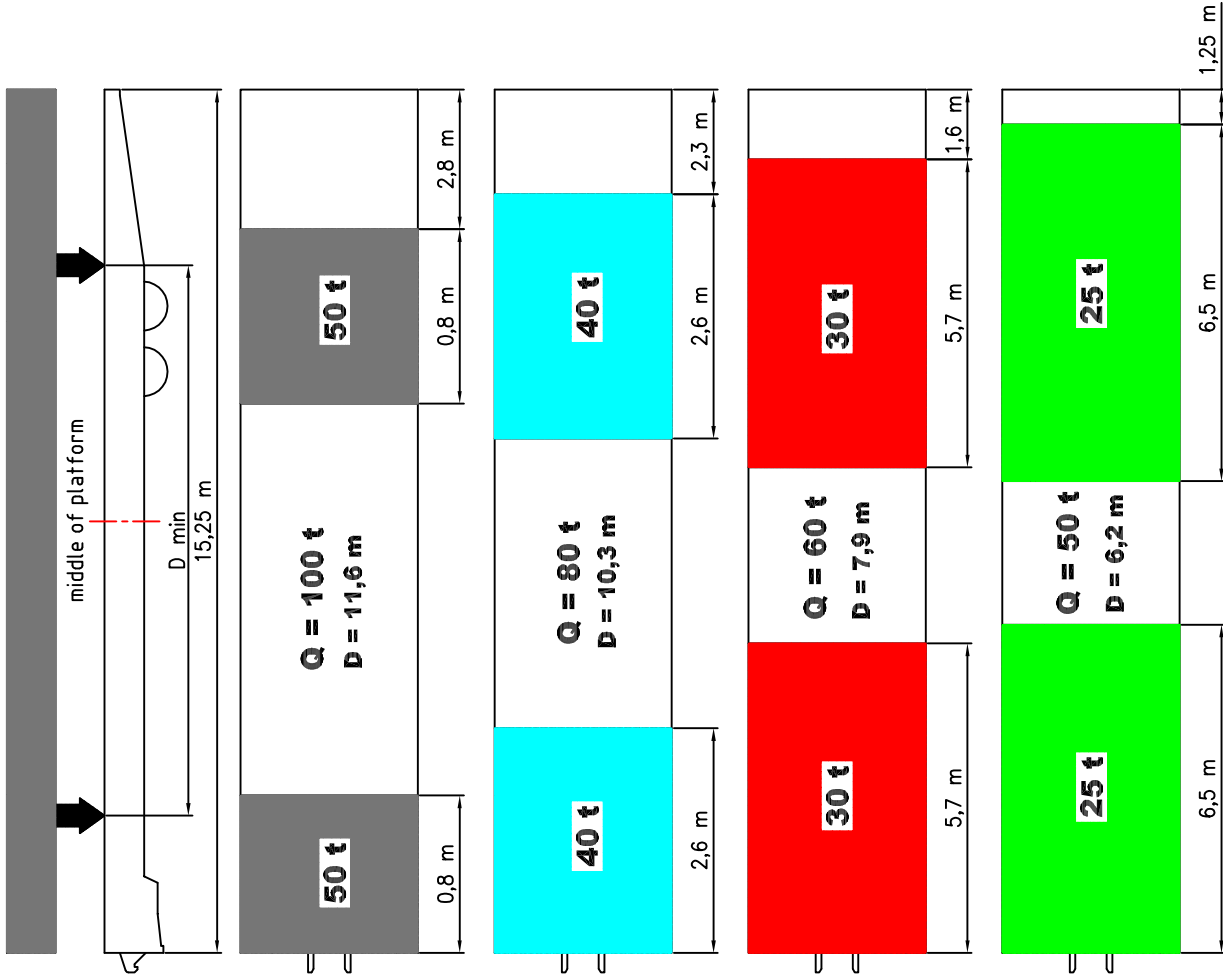

GRIMALDI - Rolltrailer 50' 100 tons - 2,8 m wide

Point loads must be put on the platform within the marked areas possibly at a distance greater than "D".

owners reg. nos. ELIN 500001-5 to ELIN 500025-2

Distributed loads

Load gravity center must be inside the respective marked areas

- Payload up to 100 to
- Payload up to 80 to
- Payload up to 60 to
- Payload up to 50 to