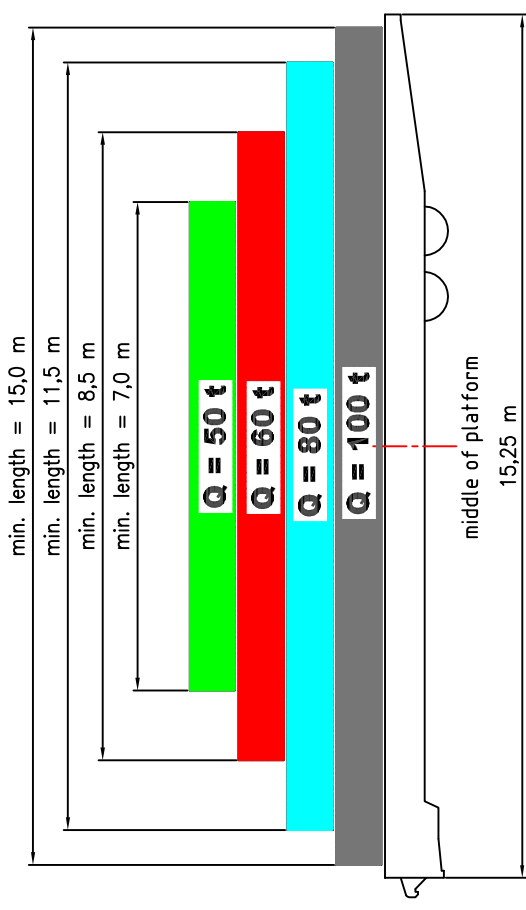

GRIMALDI - Rolltrailer 50' 100 tons - 2,8 m wide

Point loads must be put on the platform within the marked areas possibly at a distance greater than "D".

owners reg. nos. ELIN 500001-5 to ELIN 500025-2

Distributed loads

Load gravity center must be inside the respective marked areas

- Payload up to 100 to
- Payload up to 80 to
- Payload up to 60 to
- Payload up to 50 to