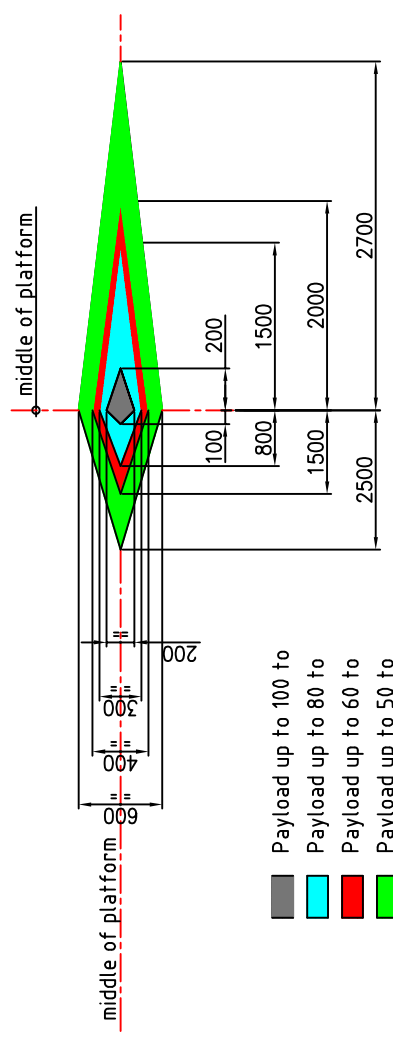

GRIMALDI - Rolltrailer 50' 100 tons - 2,8 m wide

Point loads must be put on the platform within the marked areas possibly at a distance greater than "D".

owners reg. nos. ELIN 500001-5 to ELIN 500025-2

Distributed loads

Load gravity center must be inside the respective marked areas

- Payload up to 100 to
- Payload up to 80 to
- Payload up to 60 to
- Payload up to 50 to